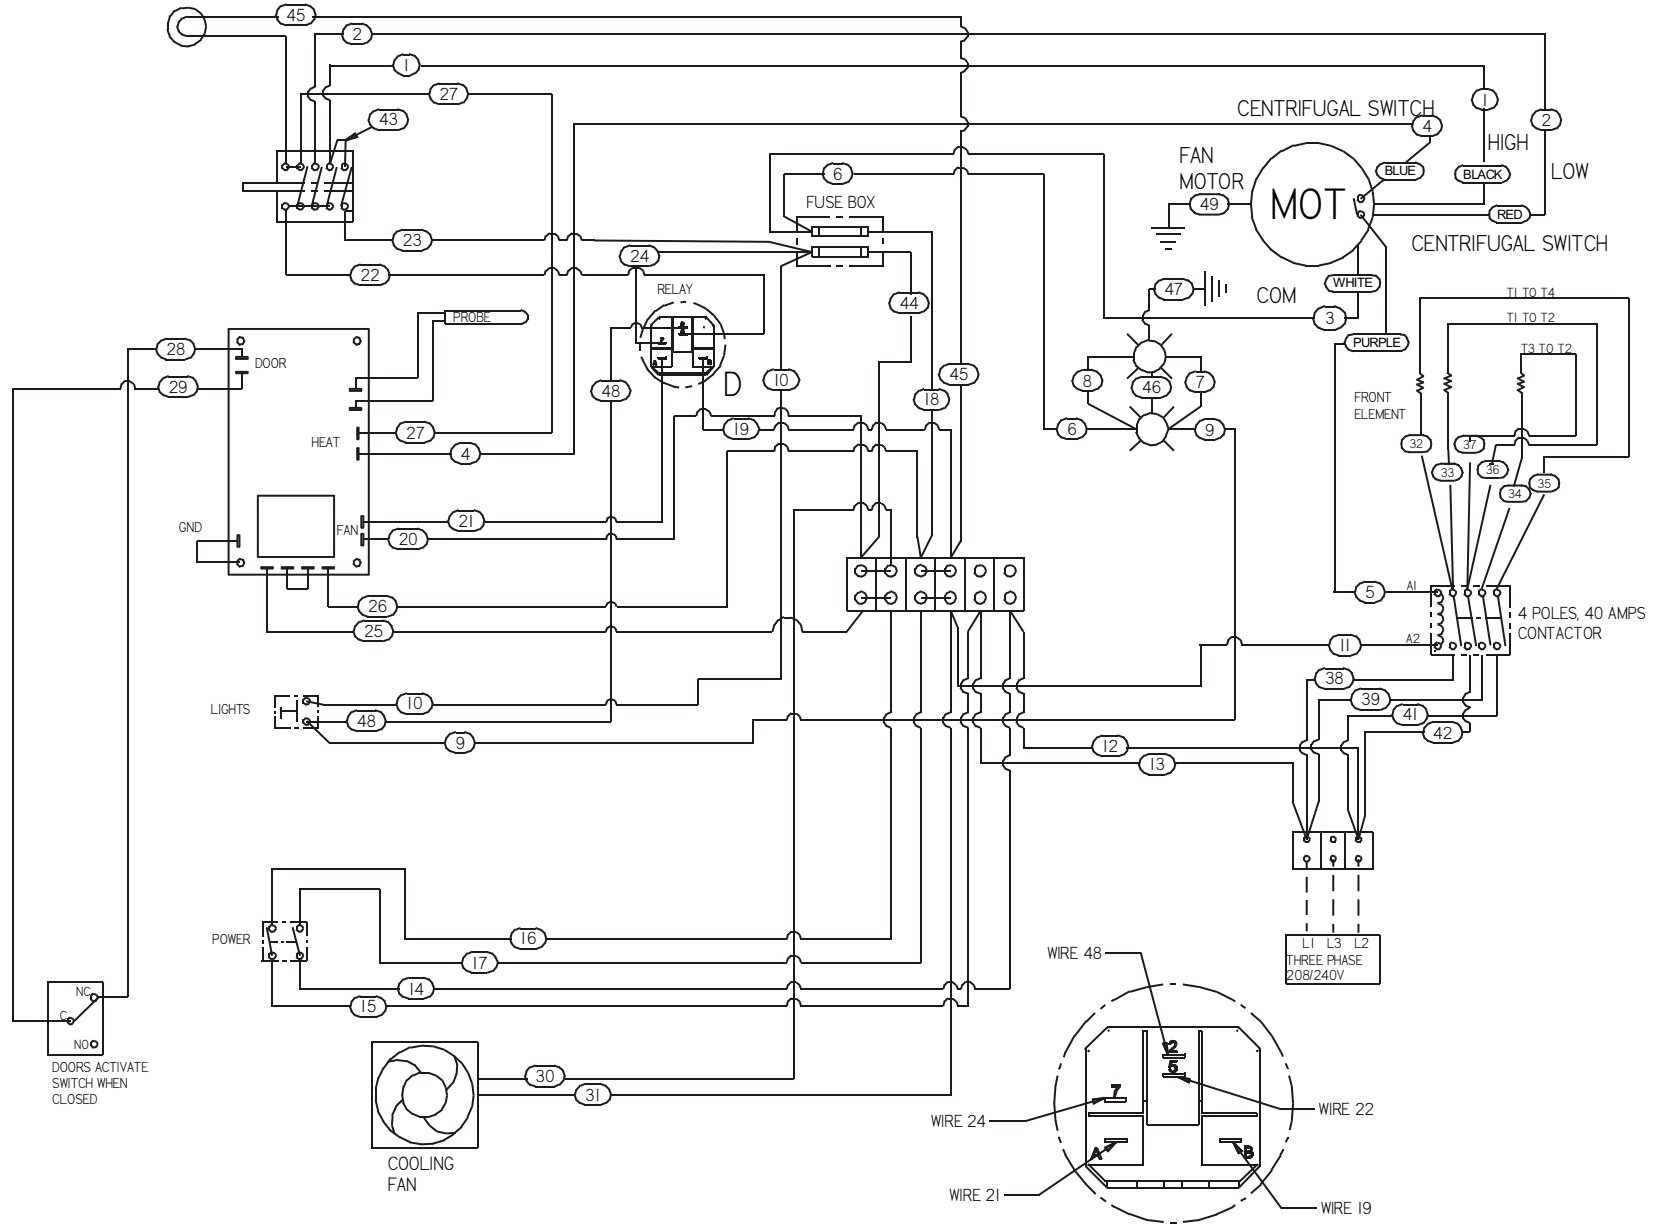

Electric Wiring Diagram - 208V/240V, 1 Phase (Push-Button Control)

5/14/08

DETAIL D