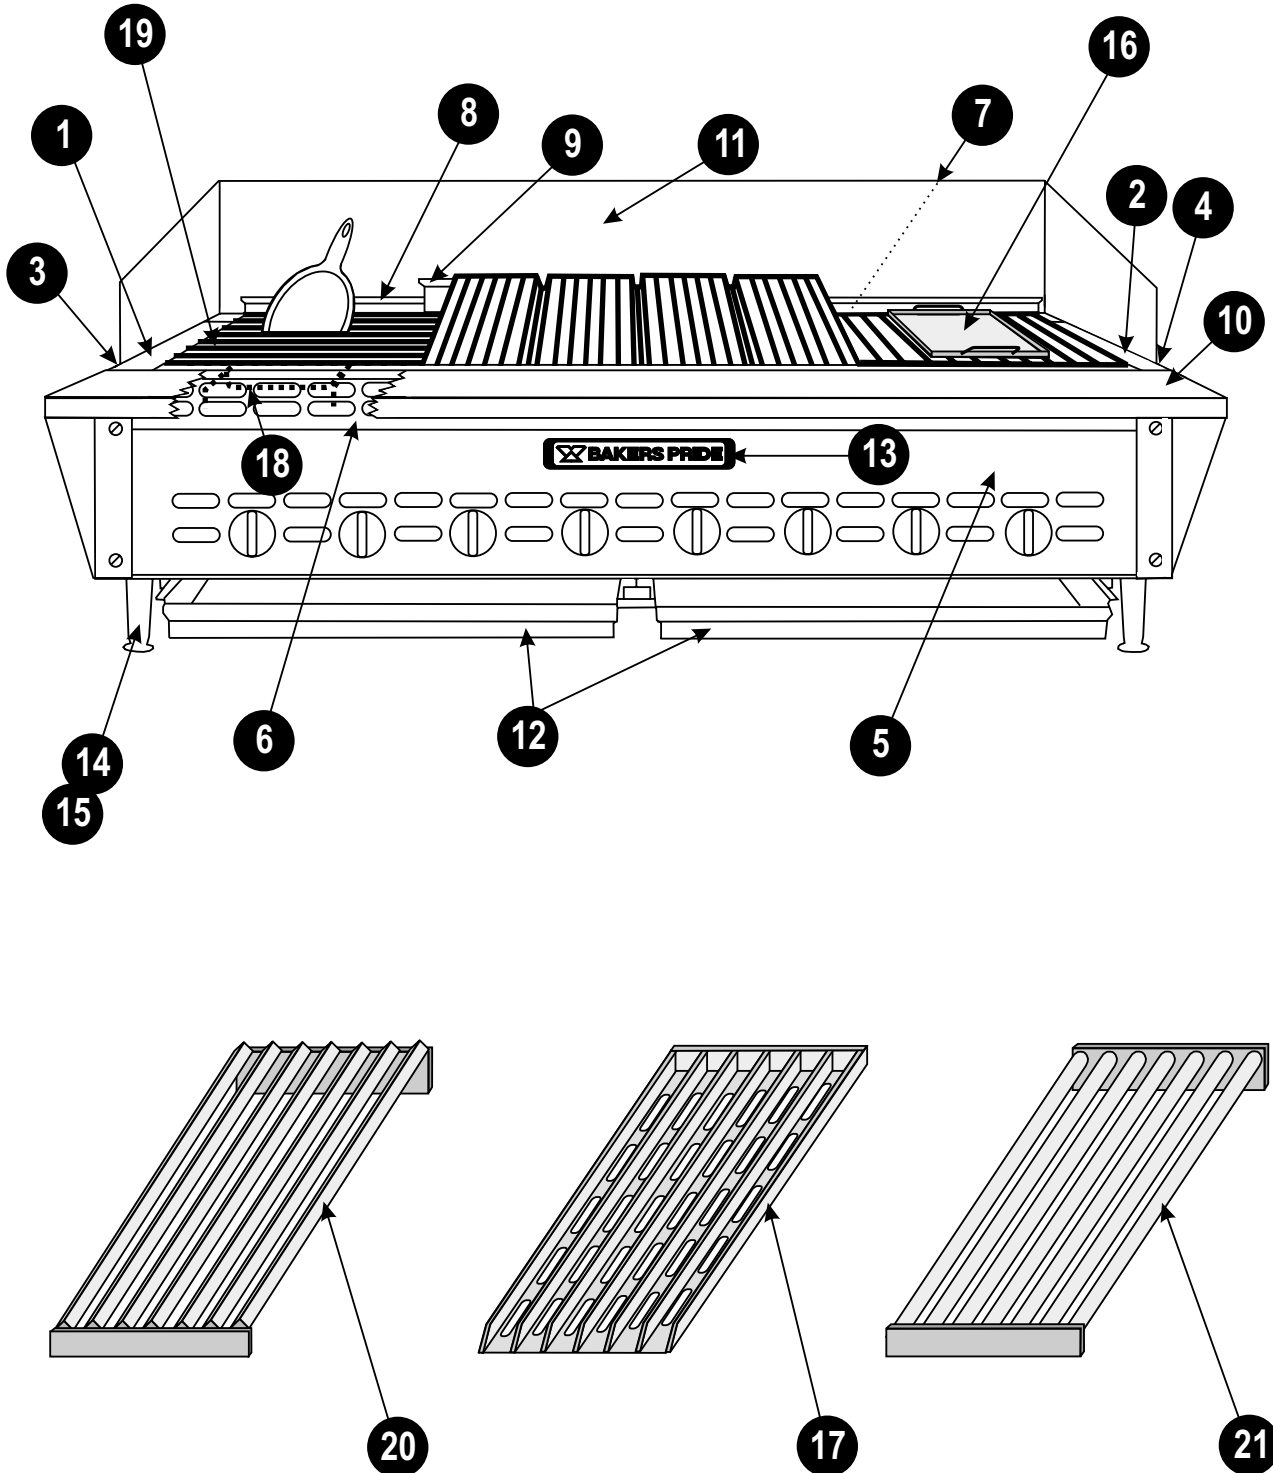

XXE-4, 6, 8, 10, 12

Gas Char Broiler

30 Pine Street • New Rochelle • New York • 10801

914 / 576 - 0200

914 / 576 - 0605 fax

1 - 800 - 431 - 2745 US & Canada

www.bakerspride.com web address

Figure A

Exterior / Grates